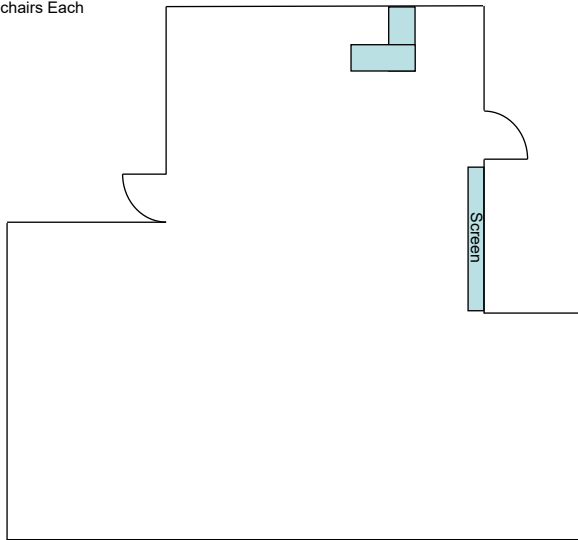

# Family Life Center

This room can fit:  
30 Round Tables w/ 7 Chairs Each.  
300 Chairs no Tables.

Rev: 11/09

# South Lobby Classroom

This room can fit:  
6 Round Tables w/ 8 chairs Each  
80 Chairs no Tables

Rev: 11/09

# 2<sup>nd</sup> Level Classroom

This room can fit:  
4 Round Tables w/ 8 chairs Each  
40 Chairs no Tables

Rev: 11/09

# West Lobby Classroom

This room can fit:  
3 Round Tables w/ 8 chairs Each  
40 Chairs no Tables

Rev: 11/09