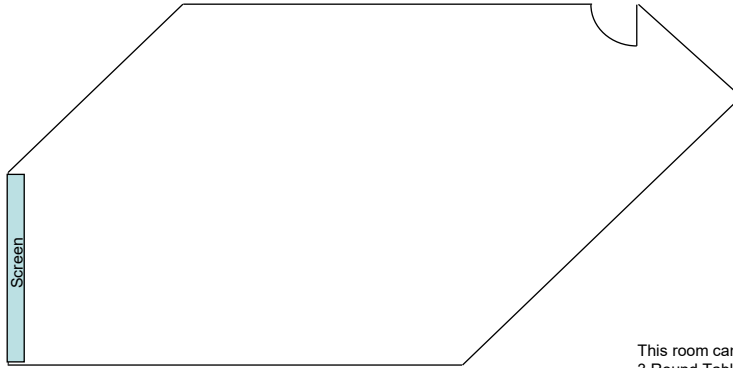

Living Room

This room can fit:
3 Round Tables w/ 6 chairs
40 chairs no Tables

Rev: 11/09