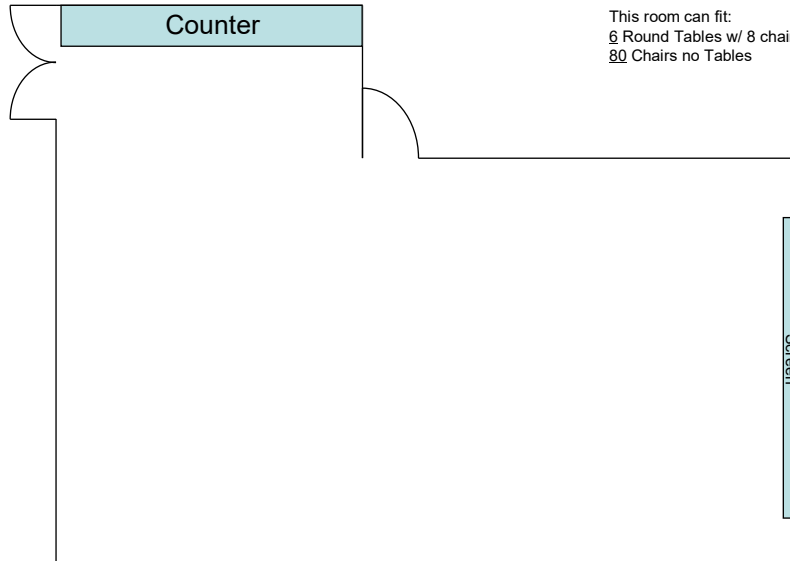

# Family Life Center

This room can fit:  
30 Round Tables w/ 7 Chairs Each.  
300 Chairs no Tables.

Rev: 11/09

# South Lobby Classroom

This room can fit:  
6 Round Tables w/ 8 chairs Each  
80 Chairs no Tables

Rev: 11/09