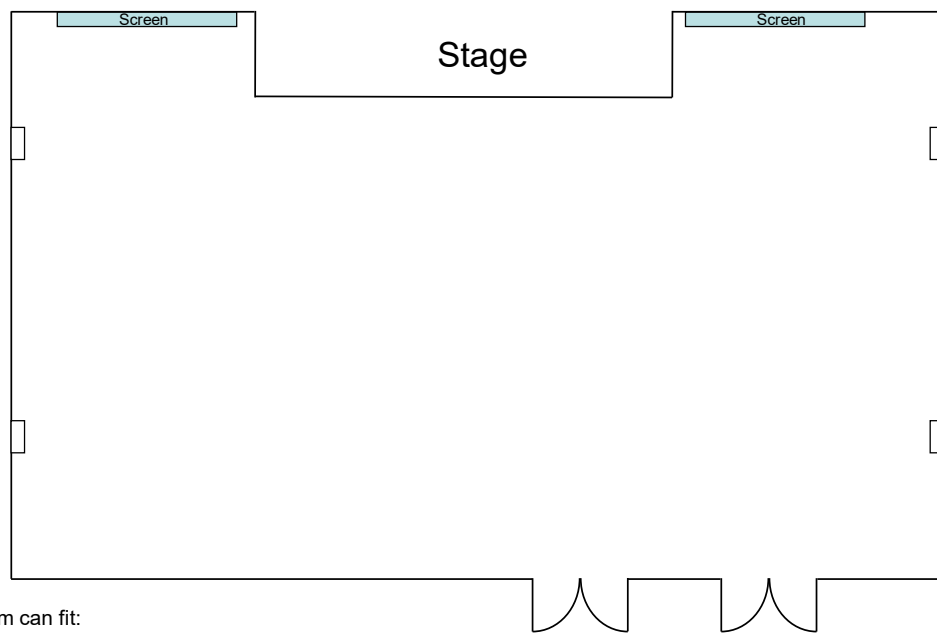

# Family Life Center

This room can fit:  
30 Round Tables w/ 7 Chairs Each.  
300 Chairs no Tables.

Rev: 11/09

# South Lobby Classroom

This room can fit:  
6 Round Tables w/ 8 chairs Each  
80 Chairs no Tables

Rev: 11/09

# 2<sup>nd</sup> Level Classroom

This room can fit:  
4 Round Tables w/ 8 chairs Each  
40 Chairs no Tables

Rev: 11/09

# West Lobby Classroom

This room can fit:  
3 Round Tables w/ 8 chairs Each  
40 Chairs no Tables

Rev: 11/09