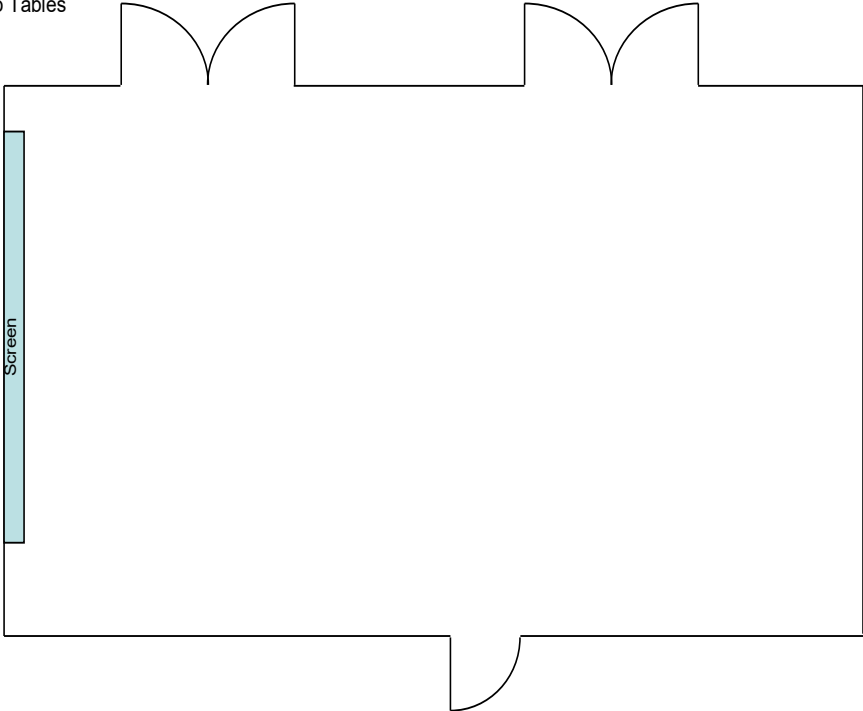

# Family Life Center

This room can fit:  
30 Round Tables w/ 7 Chairs Each.  
300 Chairs no Tables.

Rev: 11/09

# South Lobby Classroom

This room can fit:  
6 Round Tables w/ 8 chairs Each  
80 Chairs no Tables

Rev: 11/09

# 2<sup>nd</sup> Level Classroom

This room can fit:  
4 Round Tables w/ 8 chairs Each  
40 Chairs no Tables

Rev: 11/09

# West Lobby Classroom

This room can fit:  
3 Round Tables w/ 8 chairs Each  
40 Chairs no Tables

Rev: 11/09